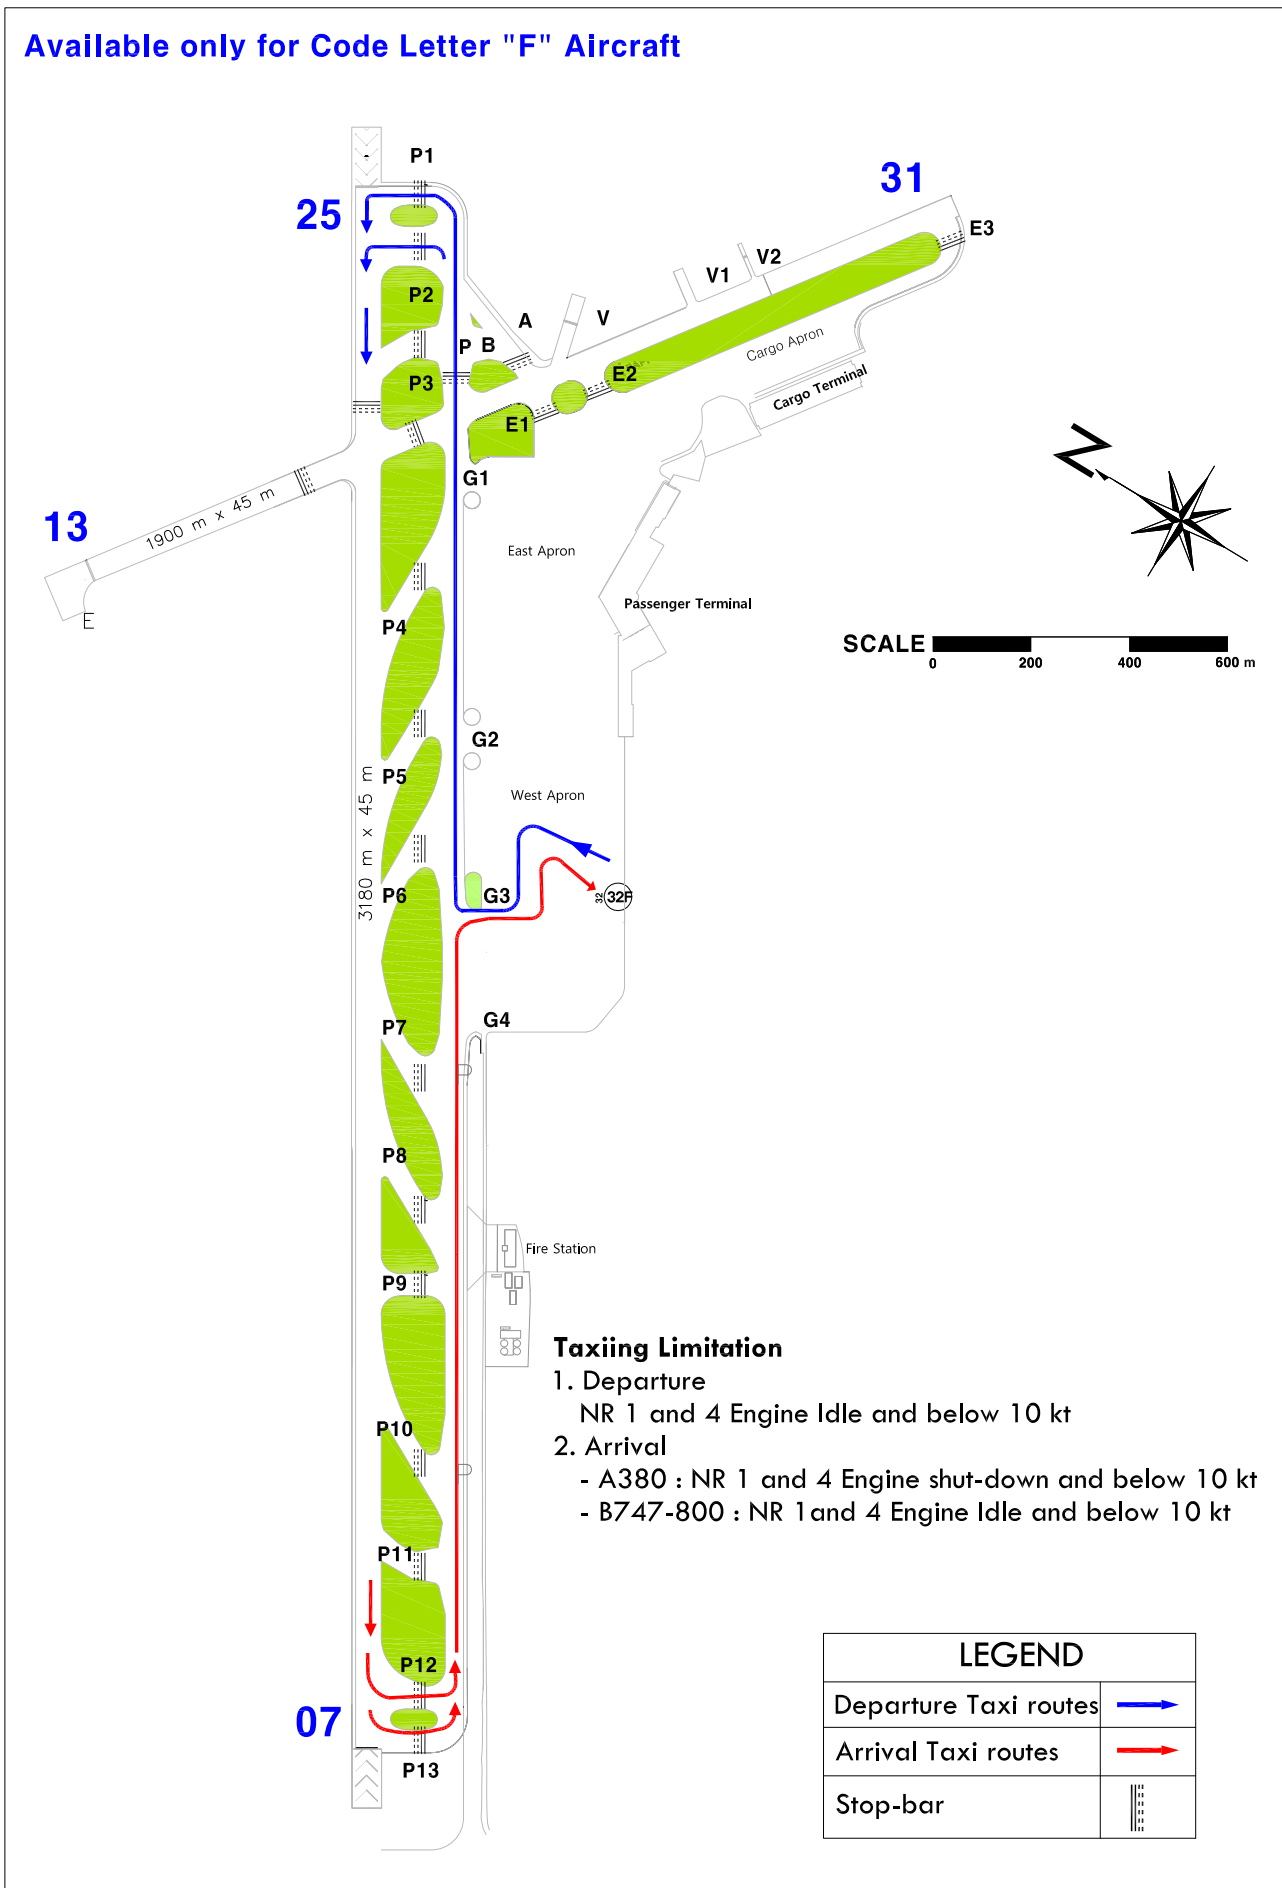

Change : Information of ACFT stand NR. 19 ~ 27.

JEJU TWR 118.2
JEJU GND 121.65

"F" aircraft Available taxi route - RWY 25 IN USE

Available only for Code Letter "F" Aircraft

Change : Information of ACFT stand NR. 22, 22F.

JEJU TWR 118.2
JEJU GND 121.65

"F" aircraft Available taxi route - RWY 07 IN USE

Available only for Code Letter "F" Aircraft

Change : Information of ACFT stand NR. 22, 22F.