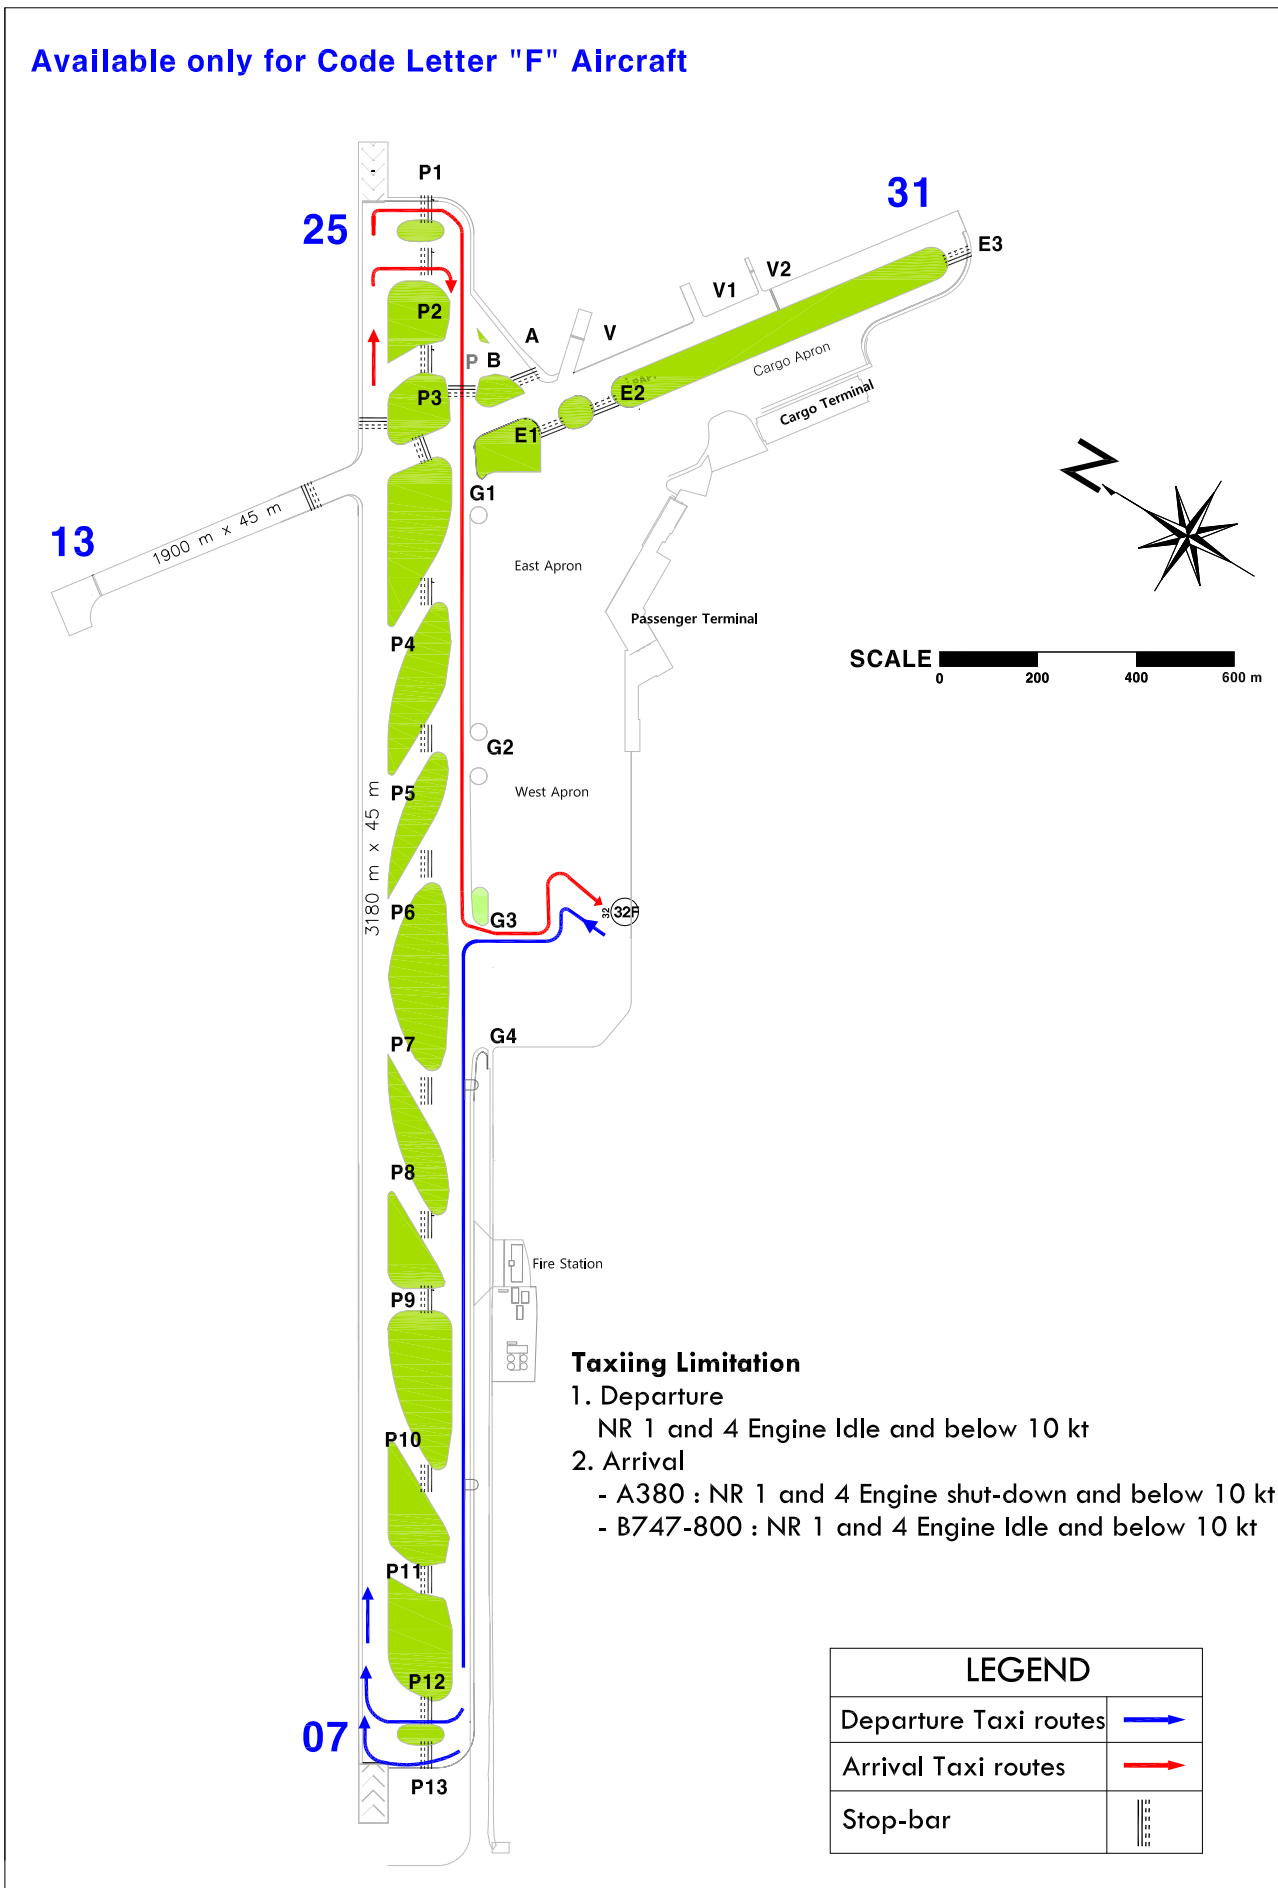

Change : Information of ACFT stand NR. 19 ~ 27.

JEJU TWR 118.2
JEJU GND 121.65

"F" aircraft Available taxi route - RWY 25 IN USE

Available only for Code Letter "F" Aircraft

Change : Information of ACFT stand NR. 22, 22F.

JEJU TWR 118.2
JEJU GND 121.65

"F" aircraft Available taxi route - RWY 07 IN USE

Available only for Code Letter "F" Aircraft

Change : Information of ACFT stand NR. 22, 22F.